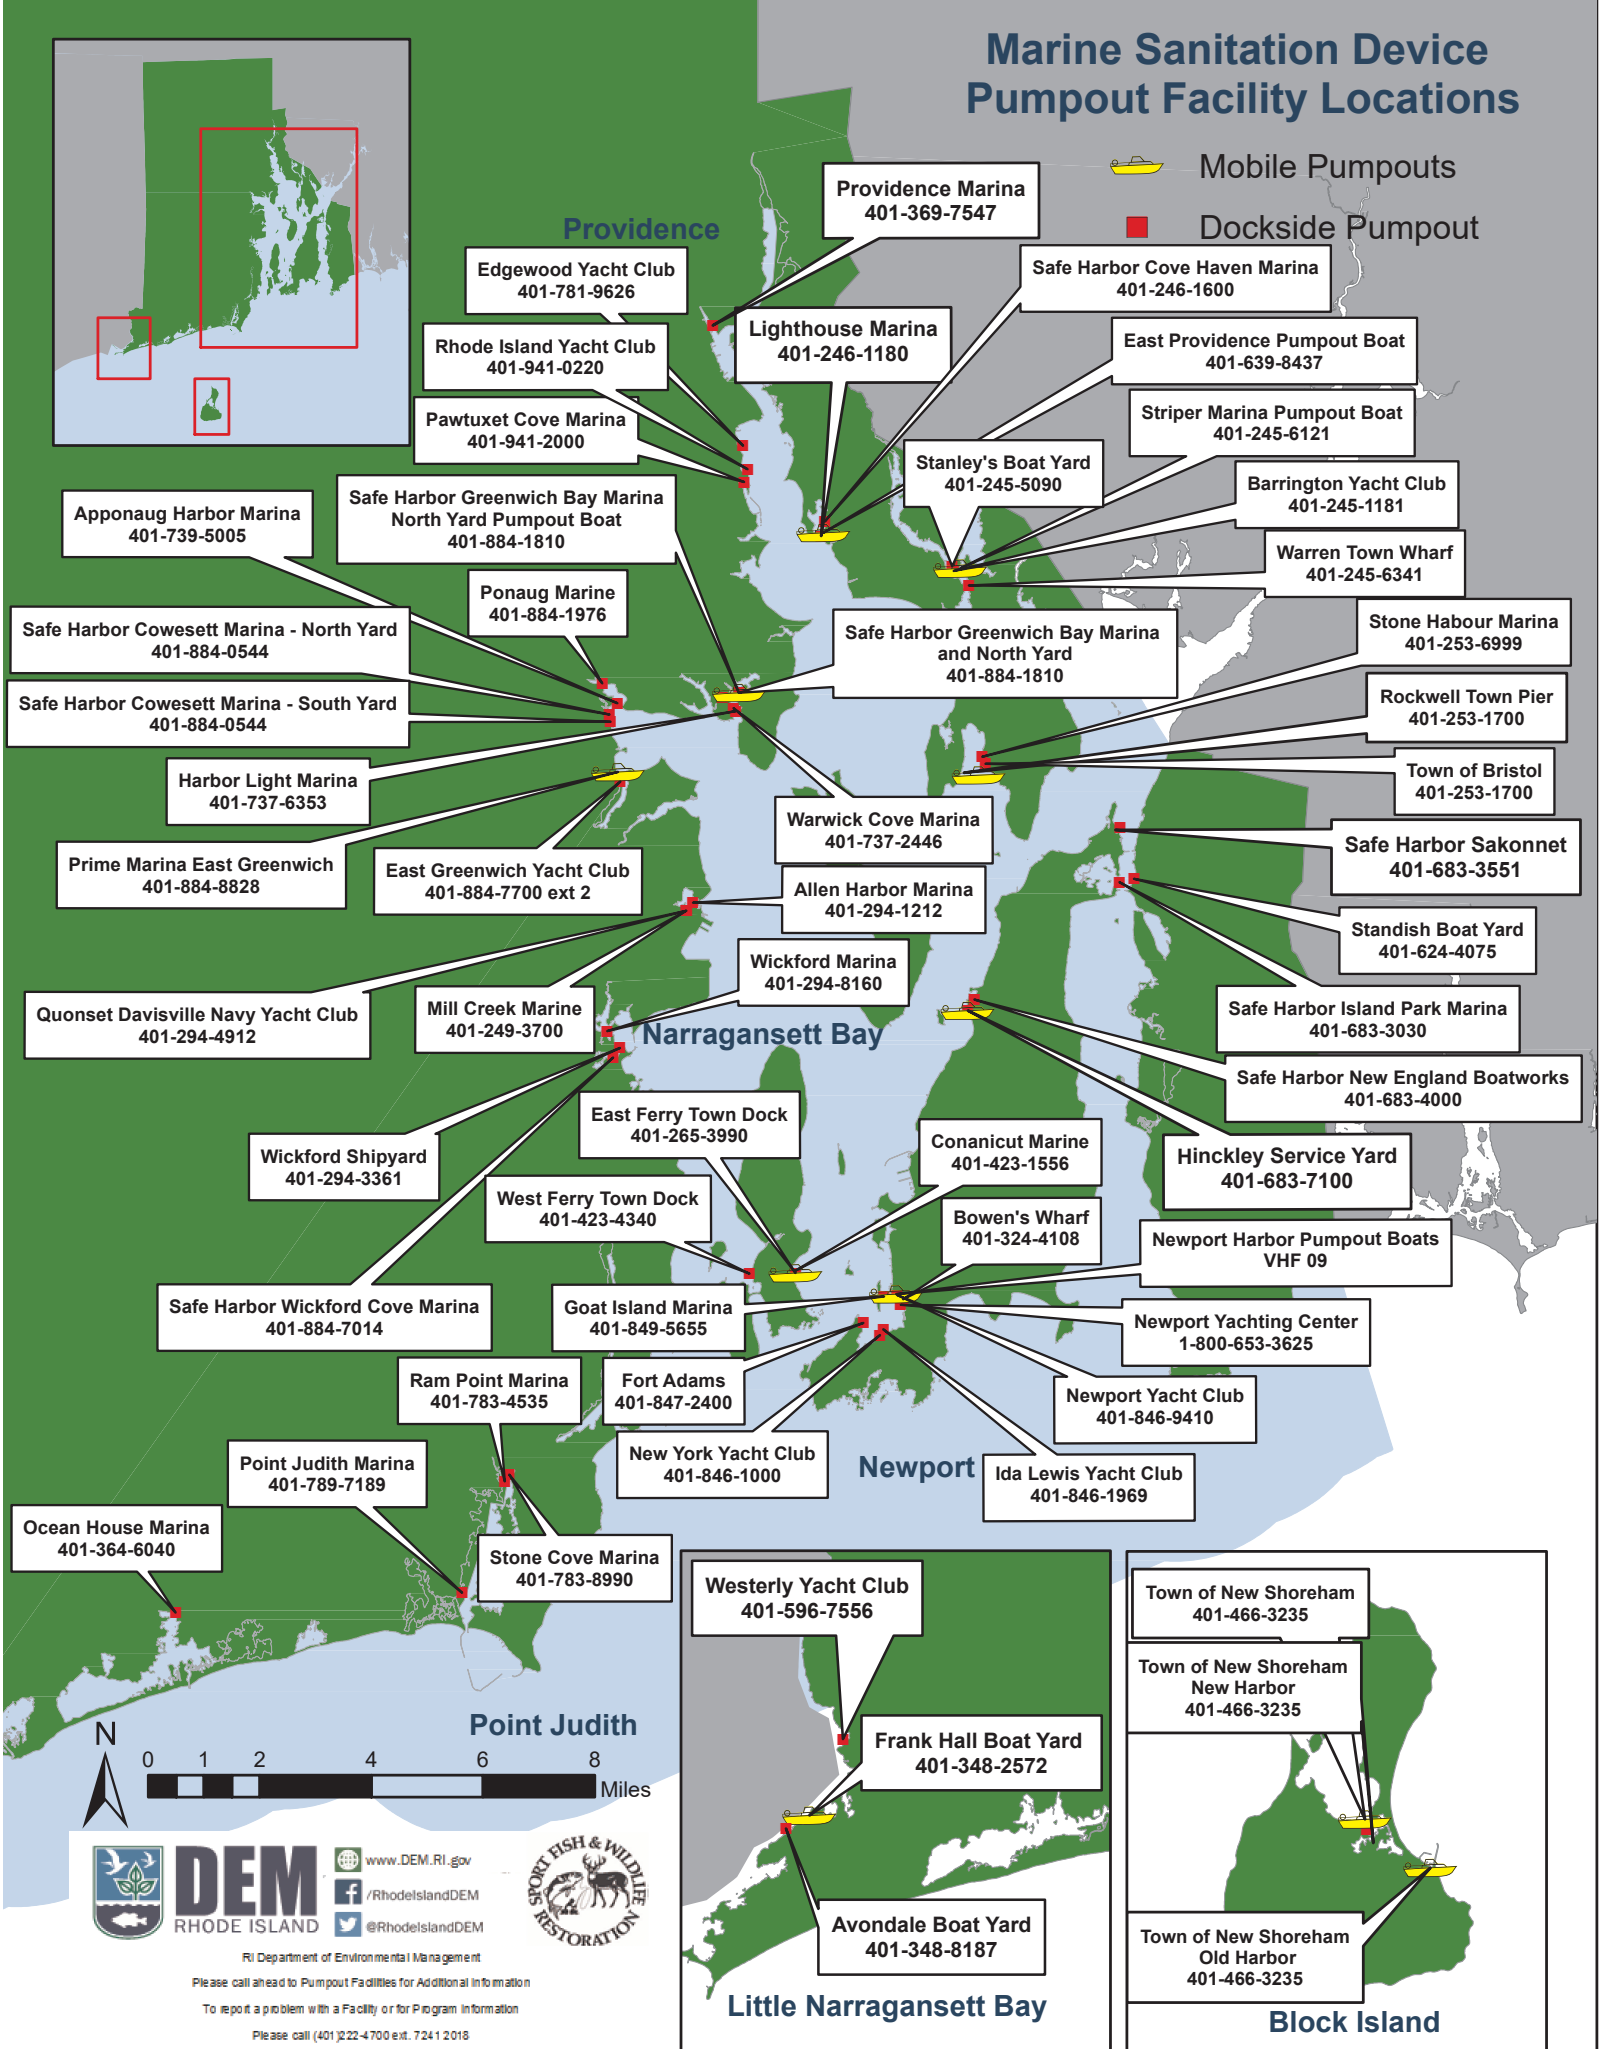

# Marine Sanitation Device Pumpout Facility Locations

 Mobile Pumpouts  
 Dockside Pumpout

Providence Marina  
401-369-7547

Edgewood Yacht Club  
401-781-9626

Safe Harbor Cove Haven Marina  
401-246-1600

Rhode Island Yacht Club  
401-941-0220

Lighthouse Marina  
401-246-1180

East Providence Pumpout Boat  
401-639-8437

Pawtuxet Cove Marina  
401-941-2000

Stanley's Boat Yard  
401-245-5090

Striper Marina Pumpout Boat  
401-245-6121

Apponaug Harbor Marina  
401-739-5005

Safe Harbor Greenwich Bay Marina  
North Yard Pumpout Boat  
401-884-1810

Barrington Yacht Club  
401-245-1181

Warren Town Wharf  
401-245-6341

Safe Harbor Cowesett Marina - North Yard  
401-884-0544

Ponaug Marine  
401-884-1976

Little Narragansett Bay

Block Island