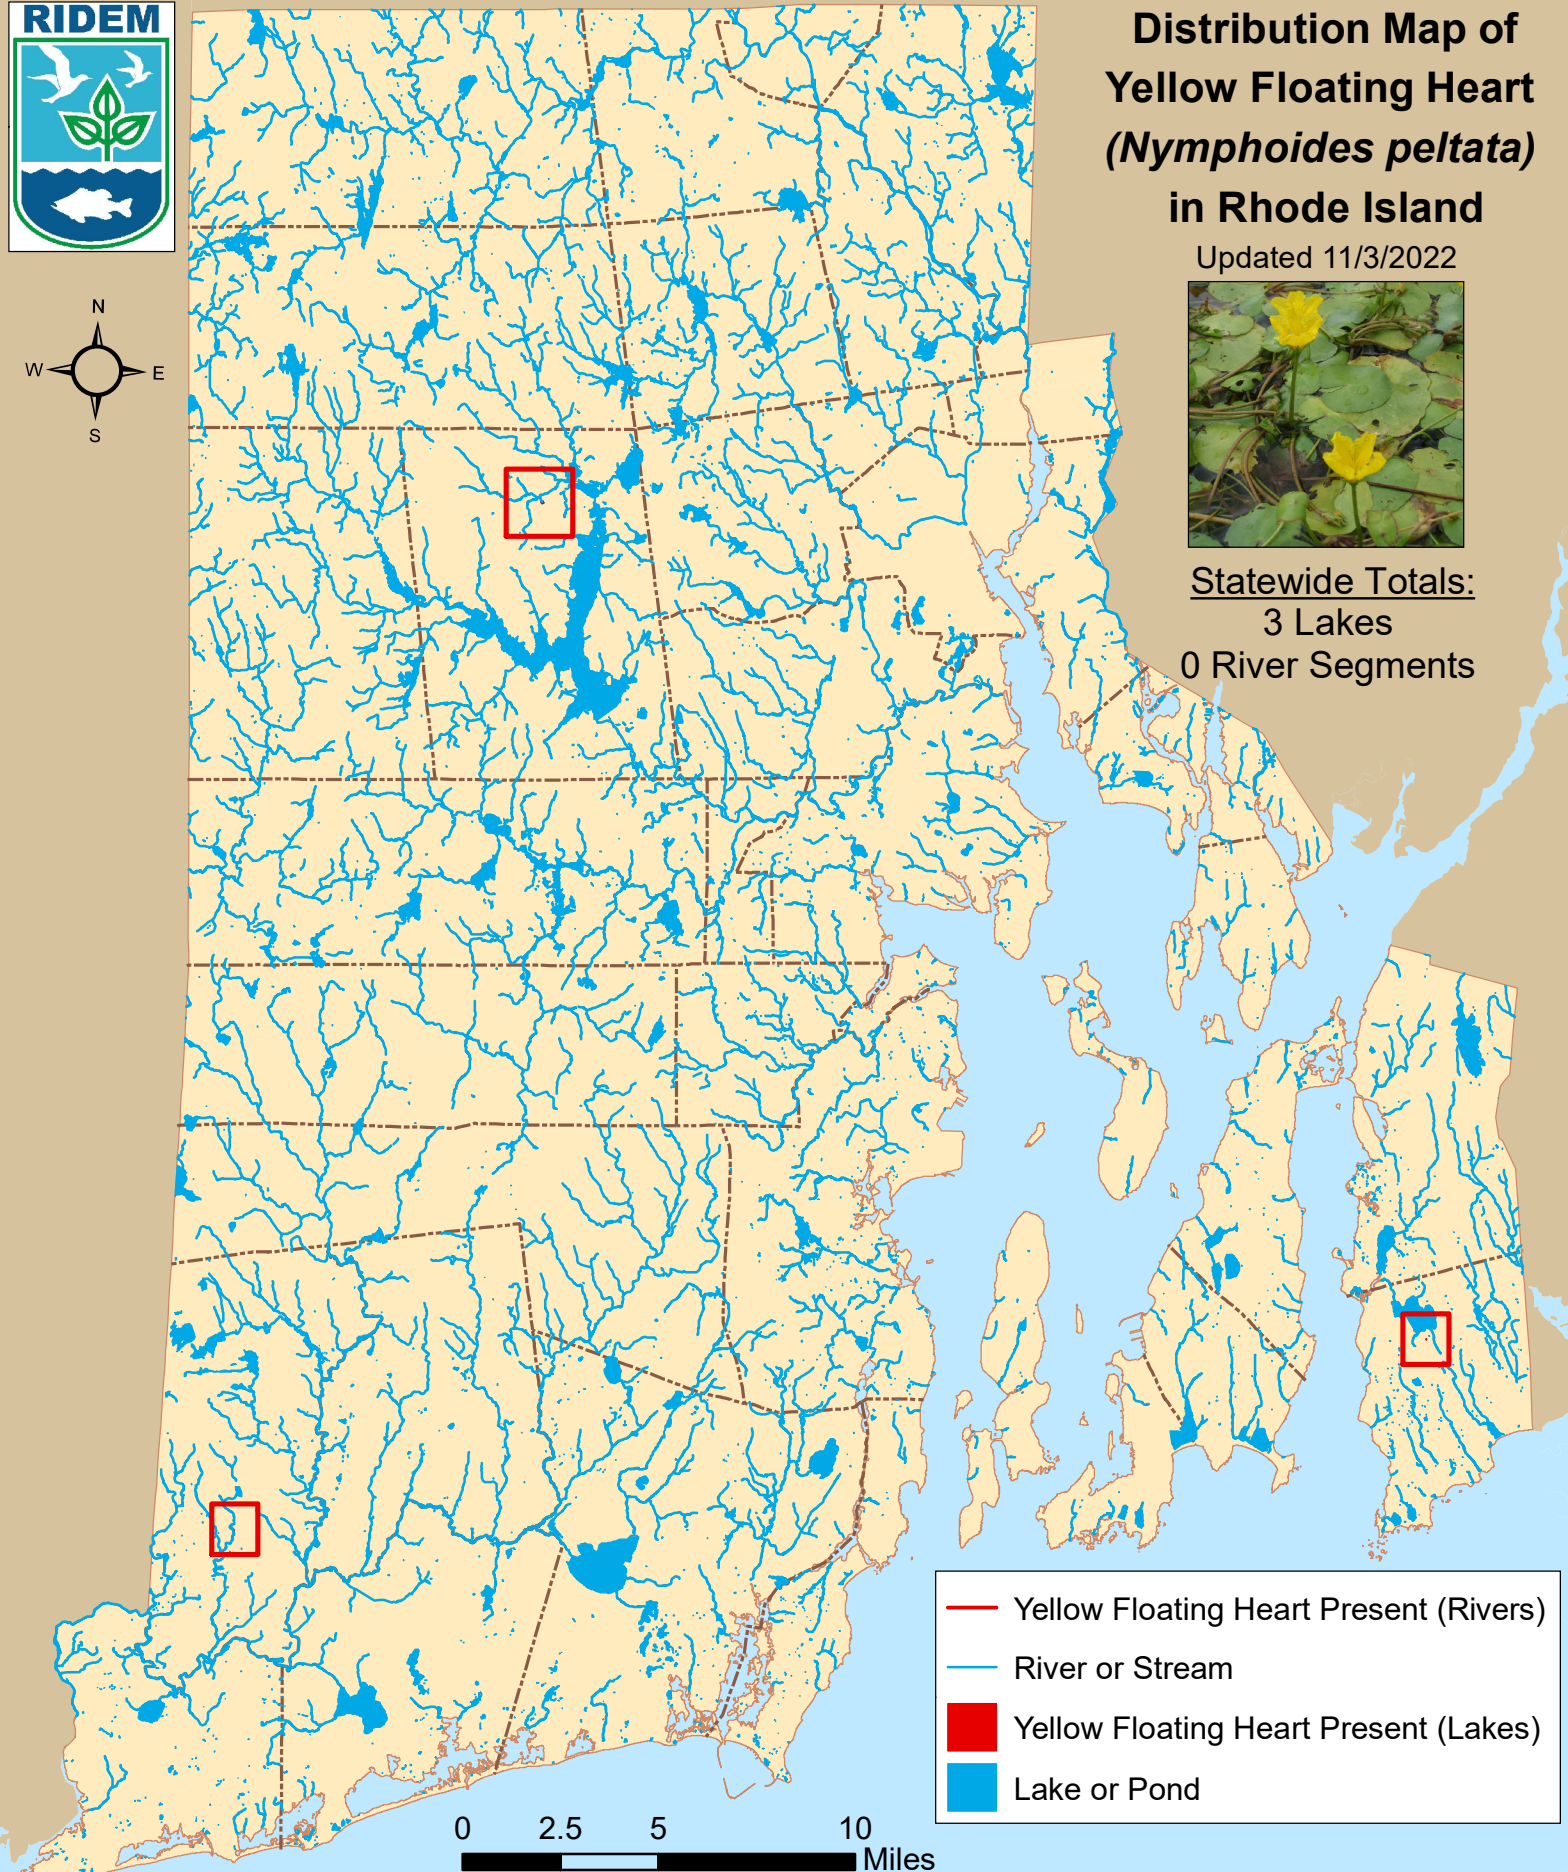

# Distribution Map of Yellow Floating Heart (*Nymphoides peltata*) in Rhode Island

Updated 11/3/2022

Statewide Totals:  
3 Lakes  
0 River Segments

Note: Documentation based on surveys performed 2007-2022 by Rhode Island Department of Environmental Management (RIDEM) Office of Water Resources. AIS refers only to those plant species present in the floating and submergent plant communities. More information available online: <http://www.dem.ri.gov/programs/water/quality/surface-water/aisplant.php>

## Distribution of yellow floating heart (*N. peltata*) in RI

river segments listed first alphabetically; then lakes listed by city or town

<u>Town</u>	<u>Waterbody Name</u>	<u>First documented</u>	<u>Last Surveyed</u>
<u>Hopkinton</u>			
1	Solitude Springs Farm Ponds	7/10/2017	7/10/2017
<u>Little Compton</u>			
2	Peckham Rd. Pond	7/23/2010	7/30/2021
<u>Scituate</u>			
3	Dexter Road Pond	7/14/2010	8/4/2022