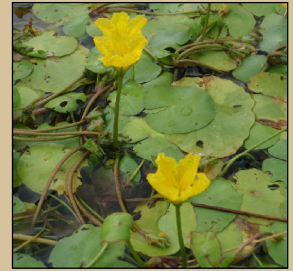

# Distribution Map of Yellow Floating Heart (*Nymphoides peltata*) in Rhode Island

Updated 11/3/2022

Statewide Totals:  
3 Lakes  
0 River Segments

Note: Documentation based on surveys performed 2007-2022 by Rhode Island Department of Environmental Management (RIDEM) Office of Water Resources. AIS refers only to those plant species present in the floating and submergent plant communities. More information available online: <http://www.dem.ri.gov/programs/water/quality/surface-water/aisplant.php>