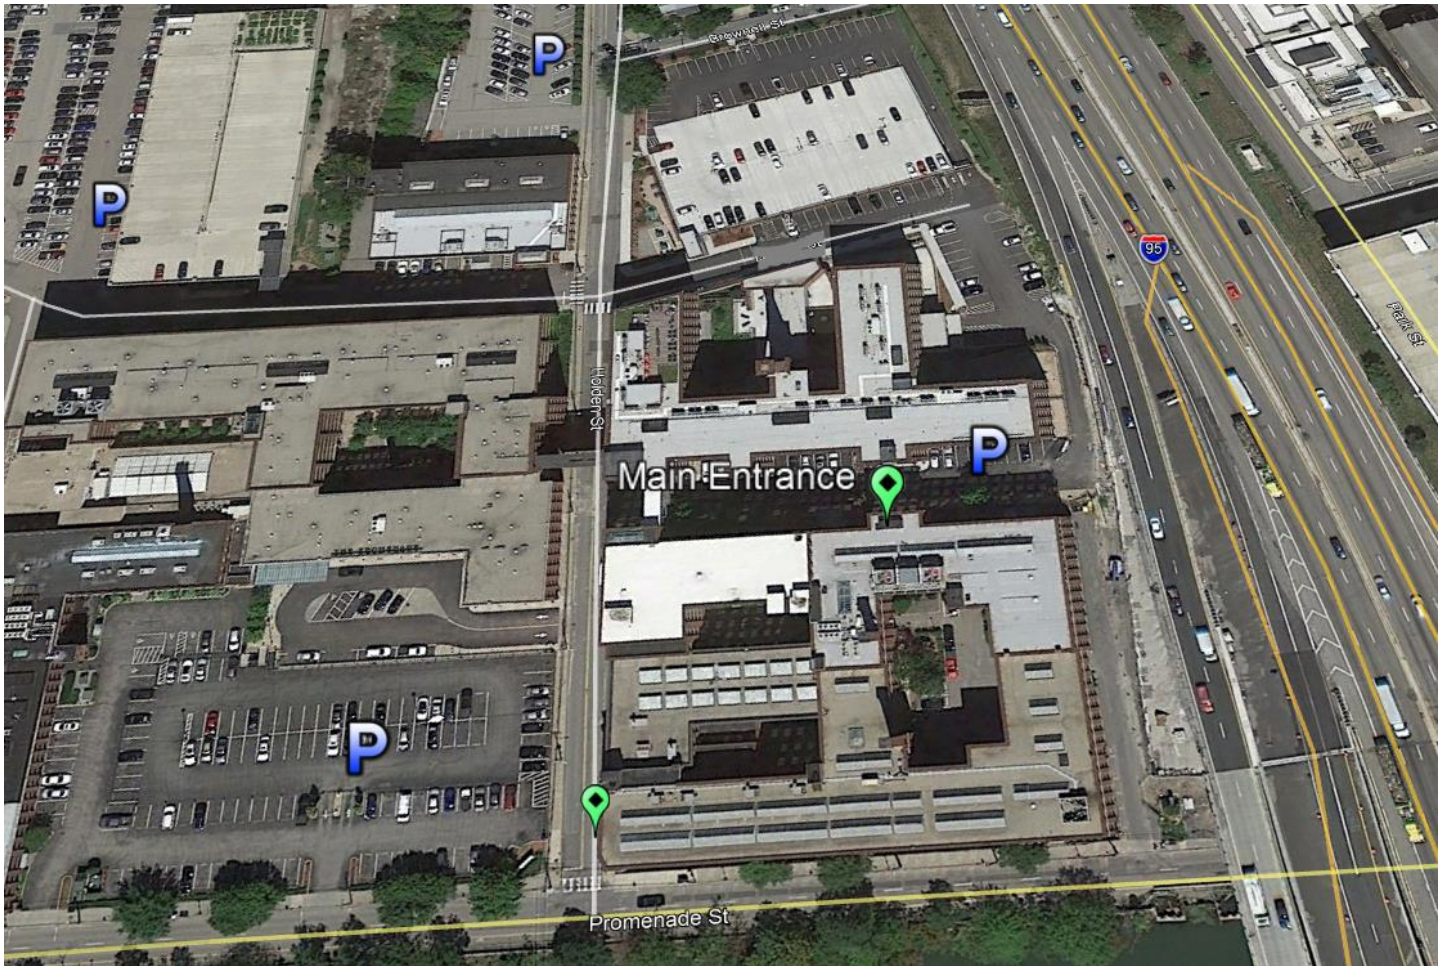

FIRST TIME TAKING EXAMS AT DEM?

Above you'll see visitor parking areas for the DEM building, 235 Promenade Street. Note that the main entrance (in green) is on Beach Street (which is parallel to Promenade). There is also a building entrance on Holden Street (also marked in green). Either way, take the elevators (marked to the left in red) to the 3rd floor. The general location of the exam room, Room 300, is also marked.