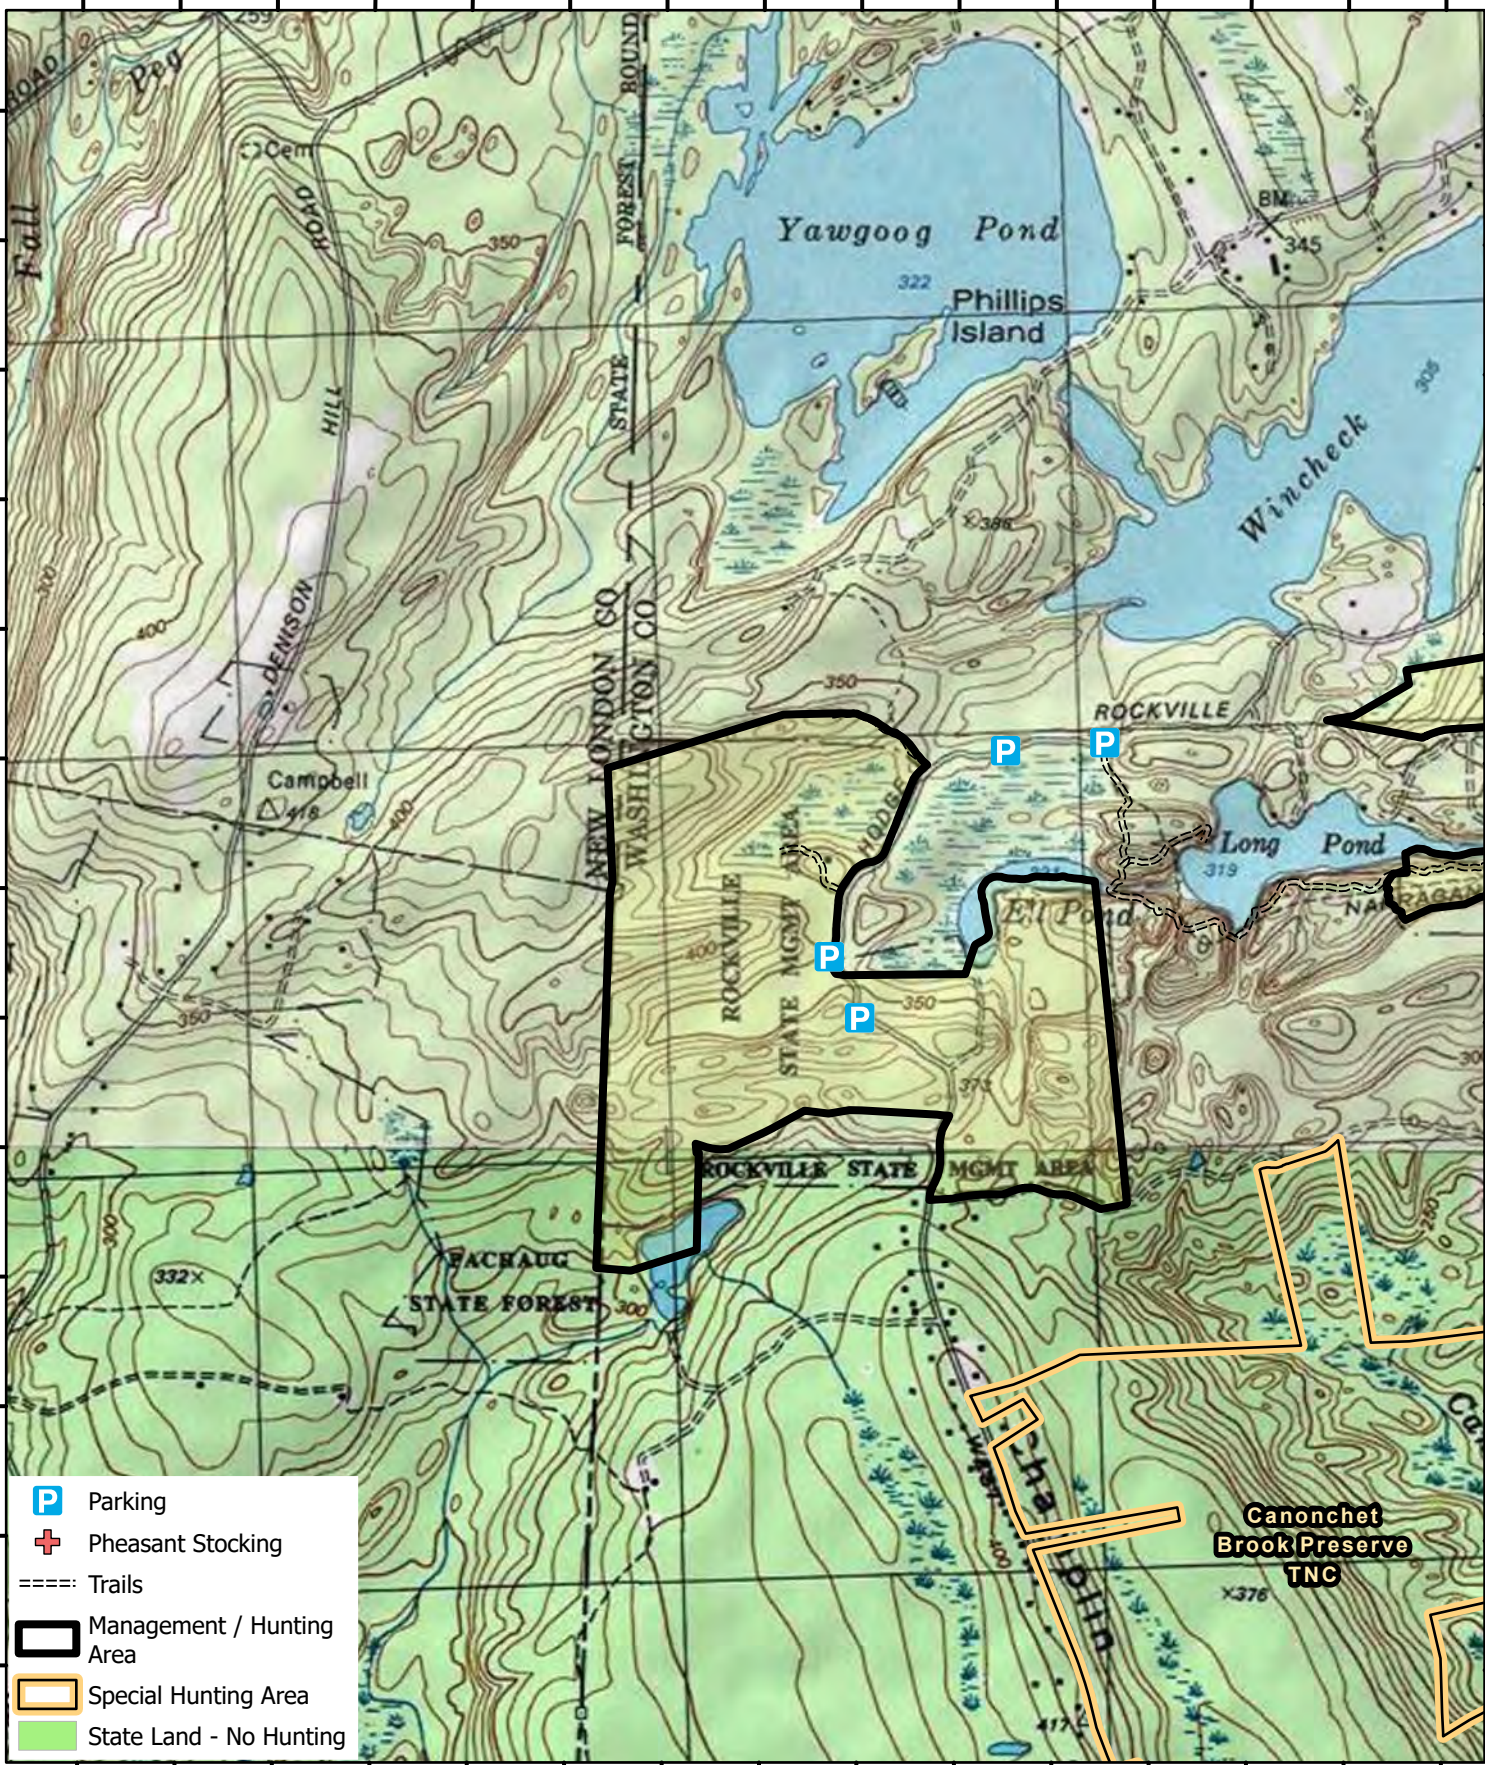

71°48'30"W 71°48'20"W 71°48'10"W 71°48'0"W 71°47'50"W 71°47'40"W 71°47'30"W 71°47'20"W 71°47'10"W 71°47'0"W 71°46'50"W 71°46'40"W 71°46'30"W 71°46'20"W 71°46'10"W

41°31'20"N
41°31'10"N
41°31'0"N
41°30'50"N
41°30'40"N
41°30'30"N
41°30'20"N
41°30'10"N
41°30'0"N
41°29'50"N
41°29'40"N
41°29'30"N
41°29'20"N
41°29'10"N
41°29'0"N

41°31'20"N
41°31'10"N
41°31'0"N
41°30'50"N
41°30'40"N
41°30'30"N
41°30'20"N
41°30'10"N
41°30'0"N
41°29'50"N
41°29'40"N
41°29'30"N
41°29'20"N
41°29'10"N
41°29'0"N

- Parking
- Pheasant Stocking
- Trails
- Management / Hunting Area
- Special Hunting Area
- State Land - No Hunting

Map # 62

Rockville - West Management Area

RIDEM 2022
paj