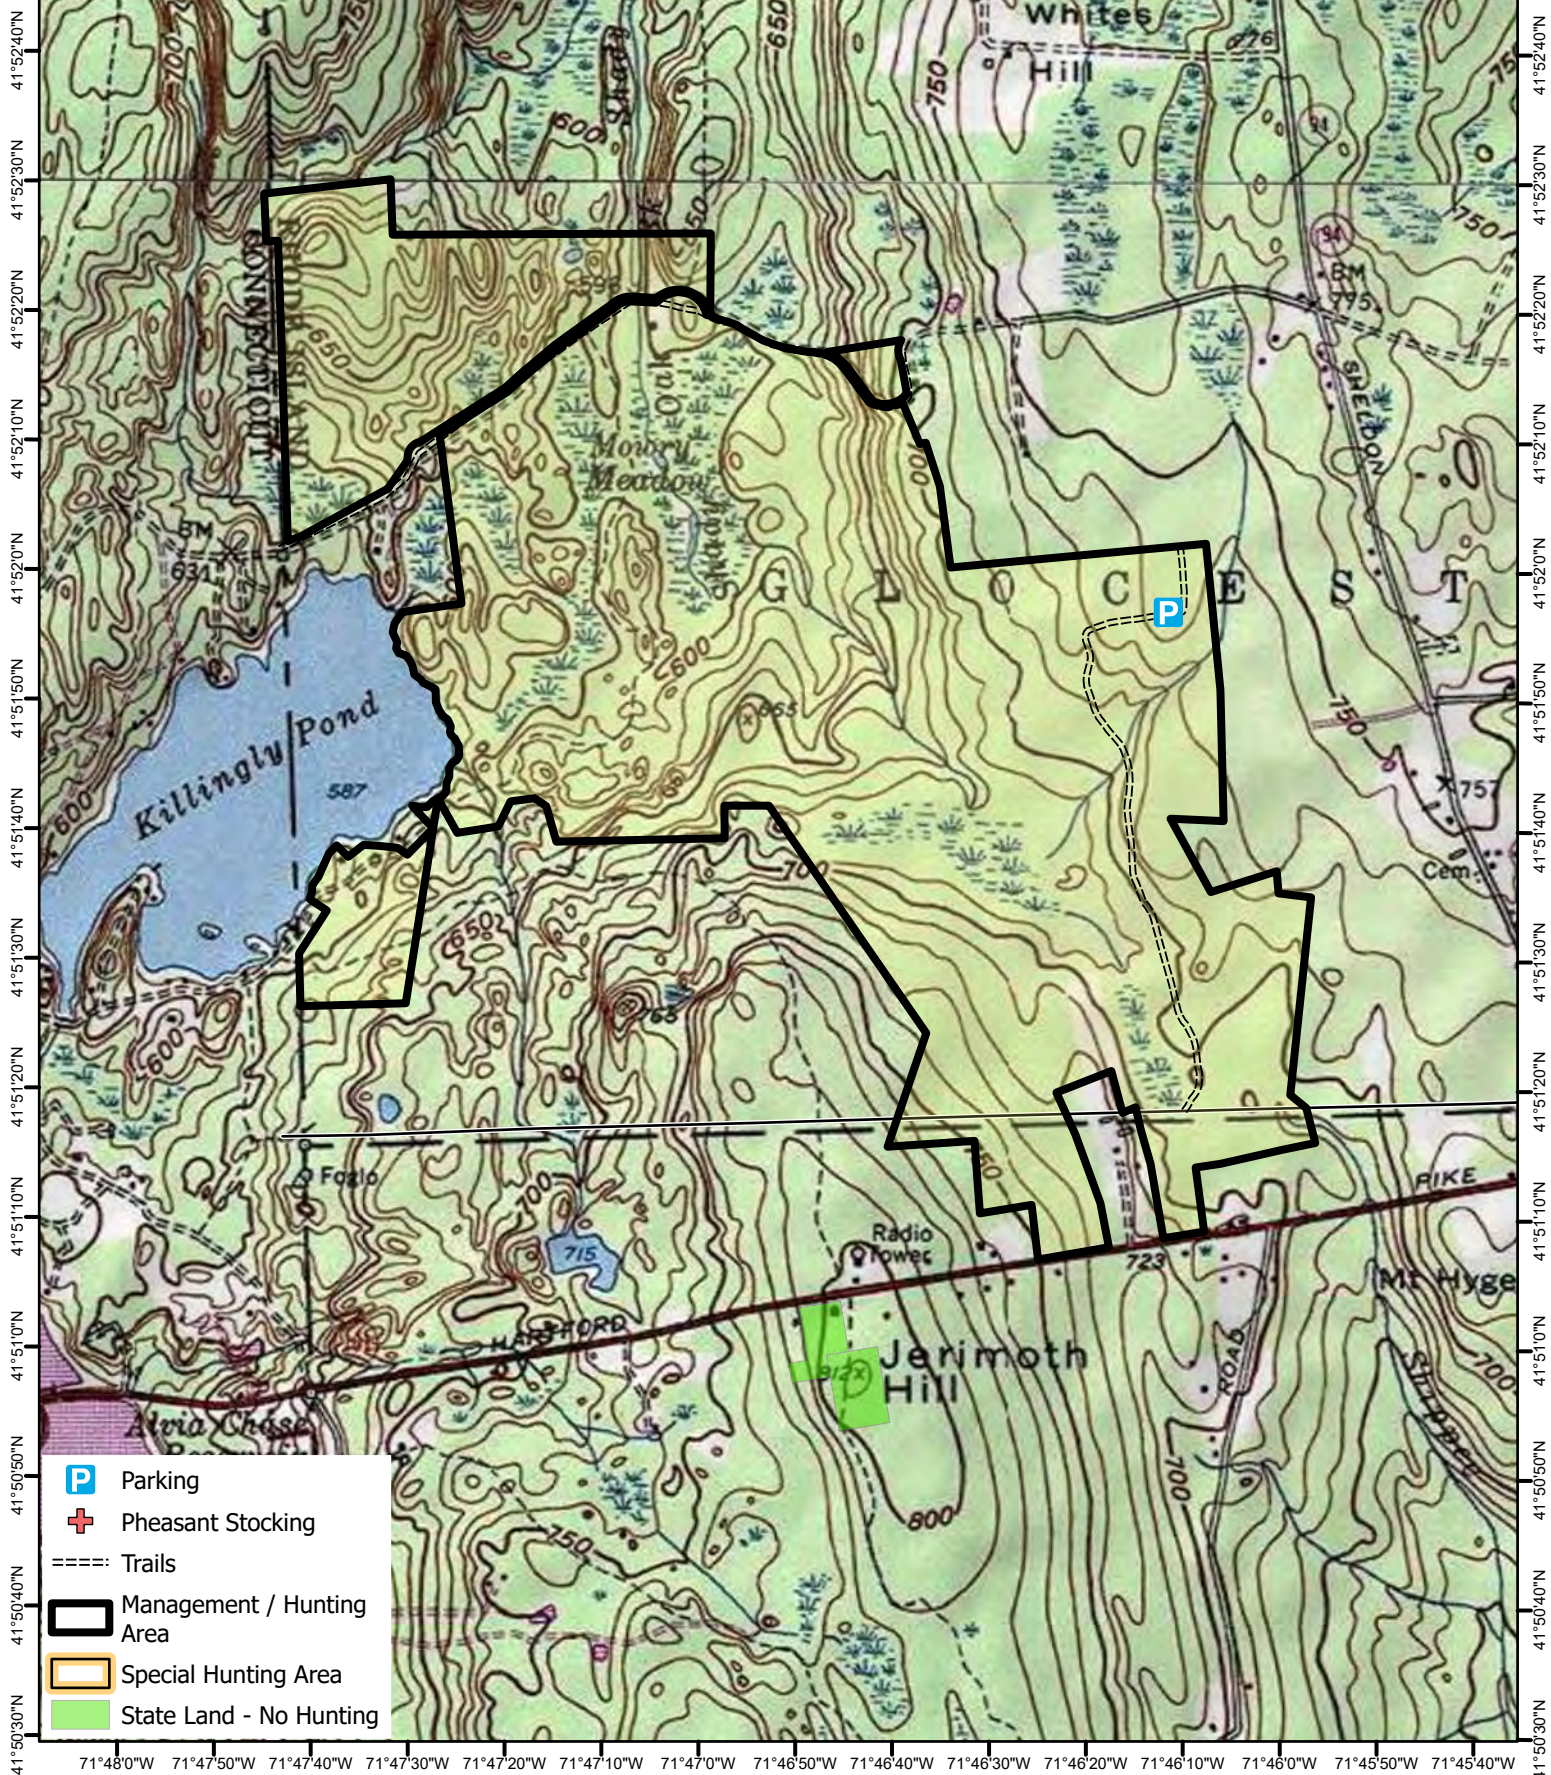

71°48'0"W 71°47'50"W 71°47'40"W 71°47'30"W 71°47'20"W 71°47'10"W 71°47'0"W 71°46'50"W 71°46'40"W 71°46'30"W 71°46'20"W 71°46'10"W 71°46'0"W 71°45'50"W 71°45'40"W

- P Parking
- + Pheasant Stocking
- ==== Trails
- Management / Hunting Area
- Special Hunting Area
- State Land - No Hunting

Map # 41

### Killingly Management Area

RIDEM 2022  
paj