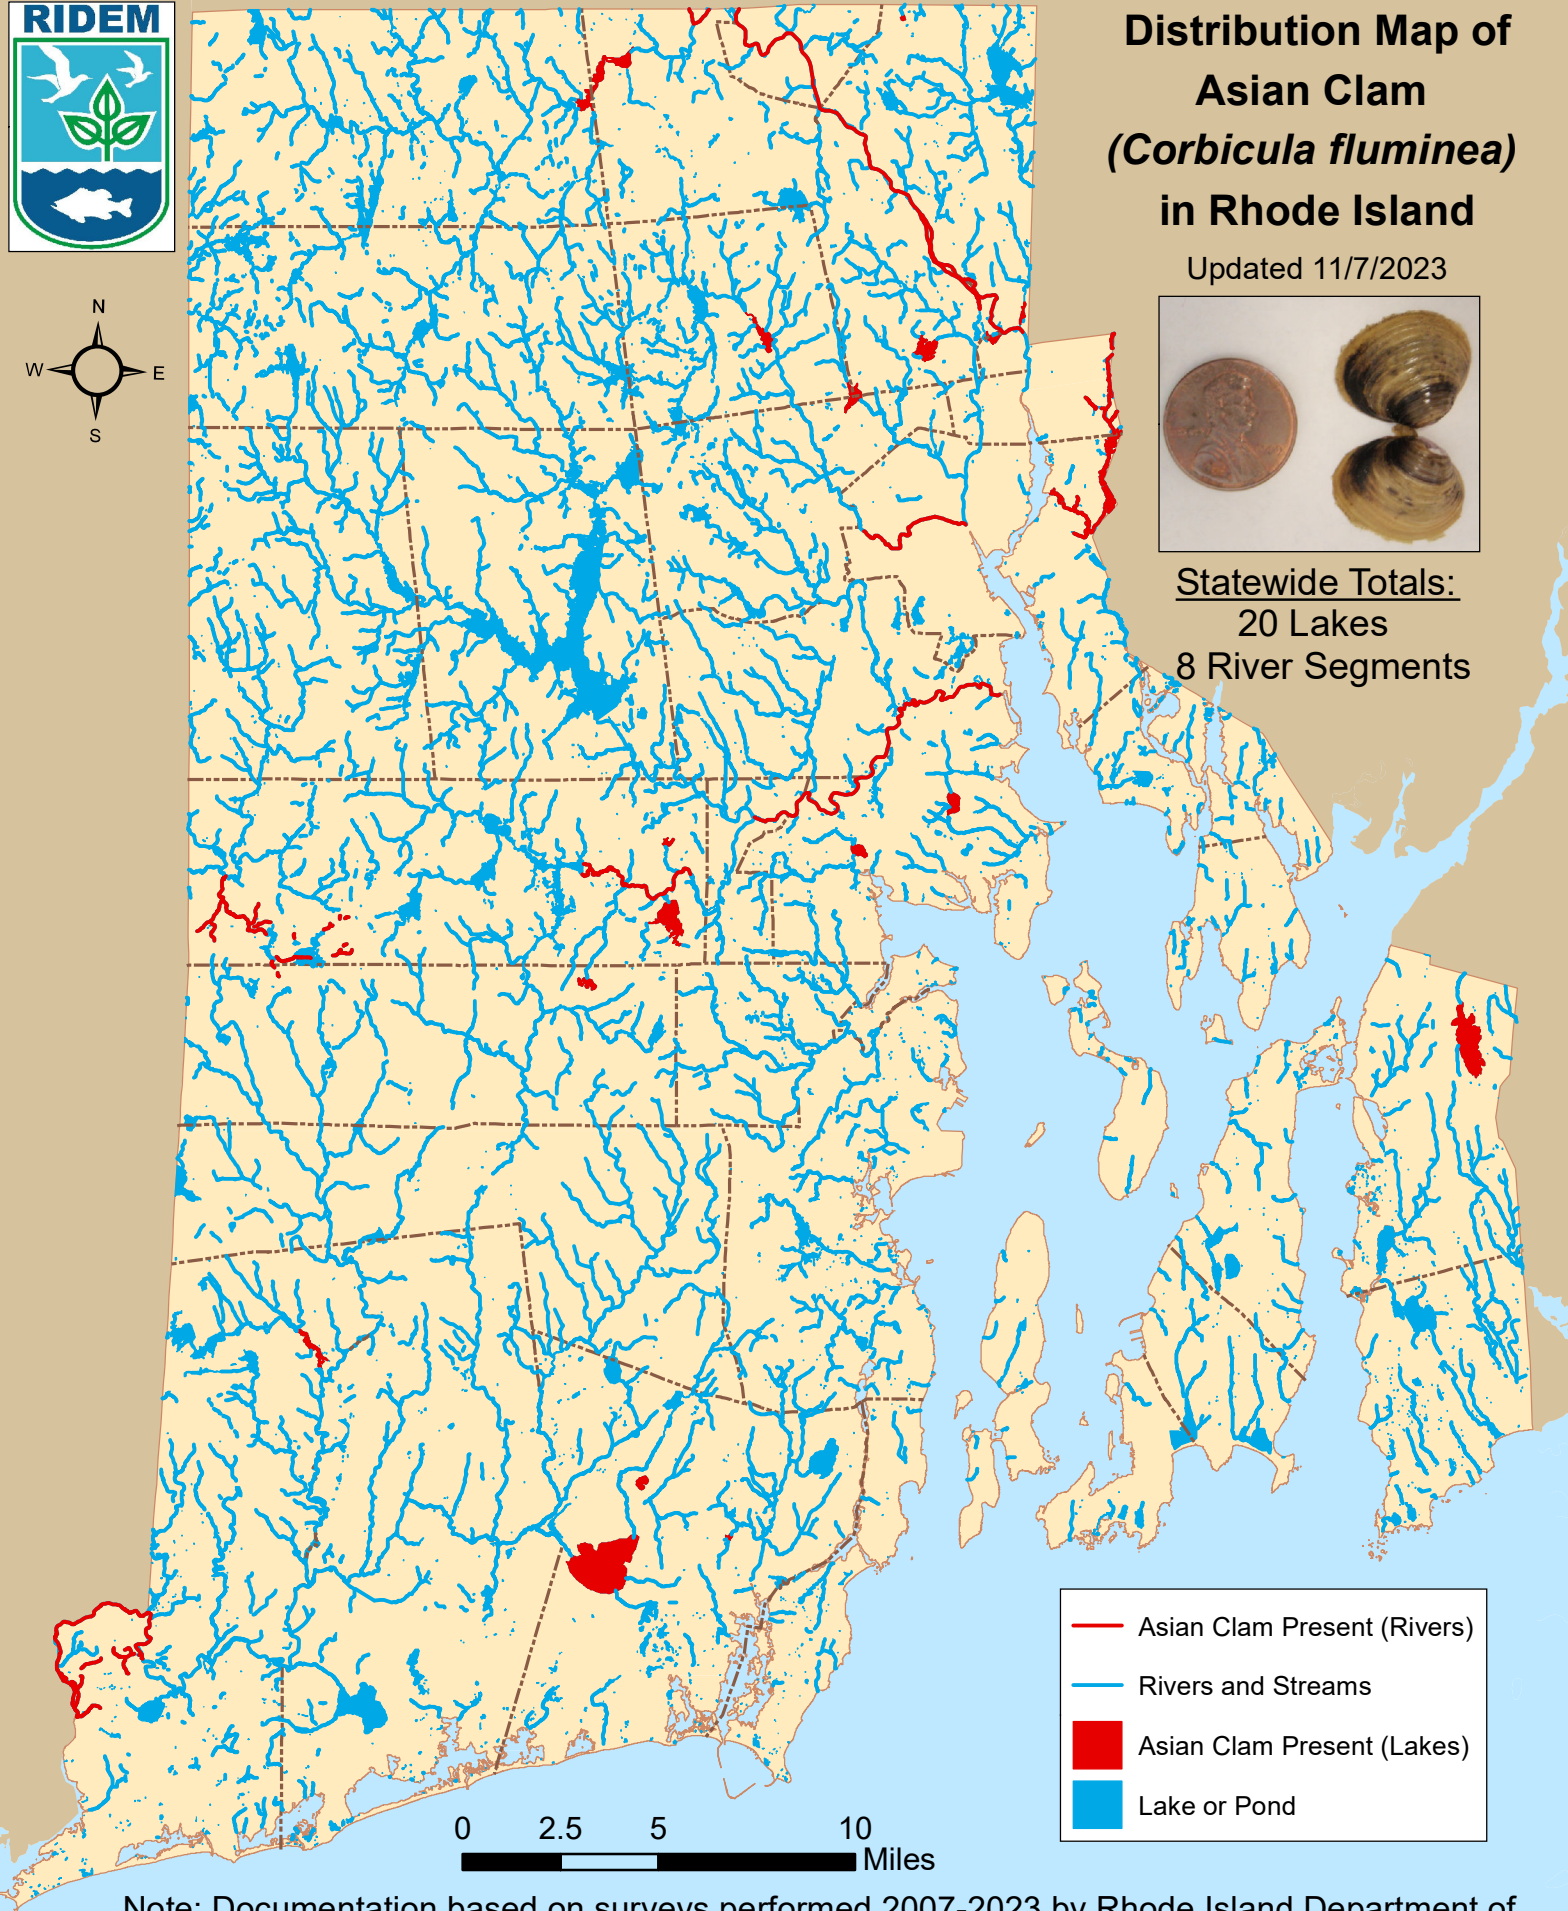

# Distribution Map of Asian Clam (*Corbicula fluminea*) in Rhode Island

Updated 11/7/2023

Statewide Totals:  
20 Lakes  
8 River Segments

- Asian Clam Present (Rivers)
- Rivers and Streams
- Asian Clam Present (Lakes)
- Lake or Pond

## Distribution of Asian clam (*C. fluminea*) in RI

river segments listed first alphabetically; then lakes listed by city or town

<u>Town</u>	<u>Waterbody Name</u>	<u>First documented</u>	<u>Last Surveyed</u>
<u>RIVERS</u>			
1	Blackstone River (Seg A)	8/2/2017	6/20/2023
2	Pawcatuck River & Tribs (Seg E)	8/3/2020	9/8/2020
3	Pawtuxet River (Main Stem)	9/18/2015	9/9/2020
4	Pawtuxet River (South Branch Seg A)	7/30/2012	6/27/2018
5	Roaring Brook & Tribs	8/25/2016	8/25/2016
6	Ten Mile River & Tribs (Seg A)	6/5/2019	8/1/2023
7	Ten Mile River & Tribs (Seg B)	6/5/2019	6/30/2021
8	Woonasquatucket River (Seg D)	6/28/2019	6/28/2019
<u>Central Falls</u>			
9	Valley Falls Pond	9/16/2022	9/16/2022
<u>Coventry</u>			
10	Tiogue Lake	9/5/2007	9/9/2020
11	Upper Dam Pond	7/23/2010	8/28/2020
<u>Cumberland</u>			
12	Carls Pond	6/21/2022	8/17/2023
13	Happy Hollow Pond	8/18/2010	8/18/2010
<u>East Providence</u>			
14	Central Pond	6/9/2010	8/13/2020
15	Omega Pond	6/10/2021	7/5/2023
16	Turner Reservoir	8/12/2020	7/15/2023
<u>Hopkinton</u>			
17			